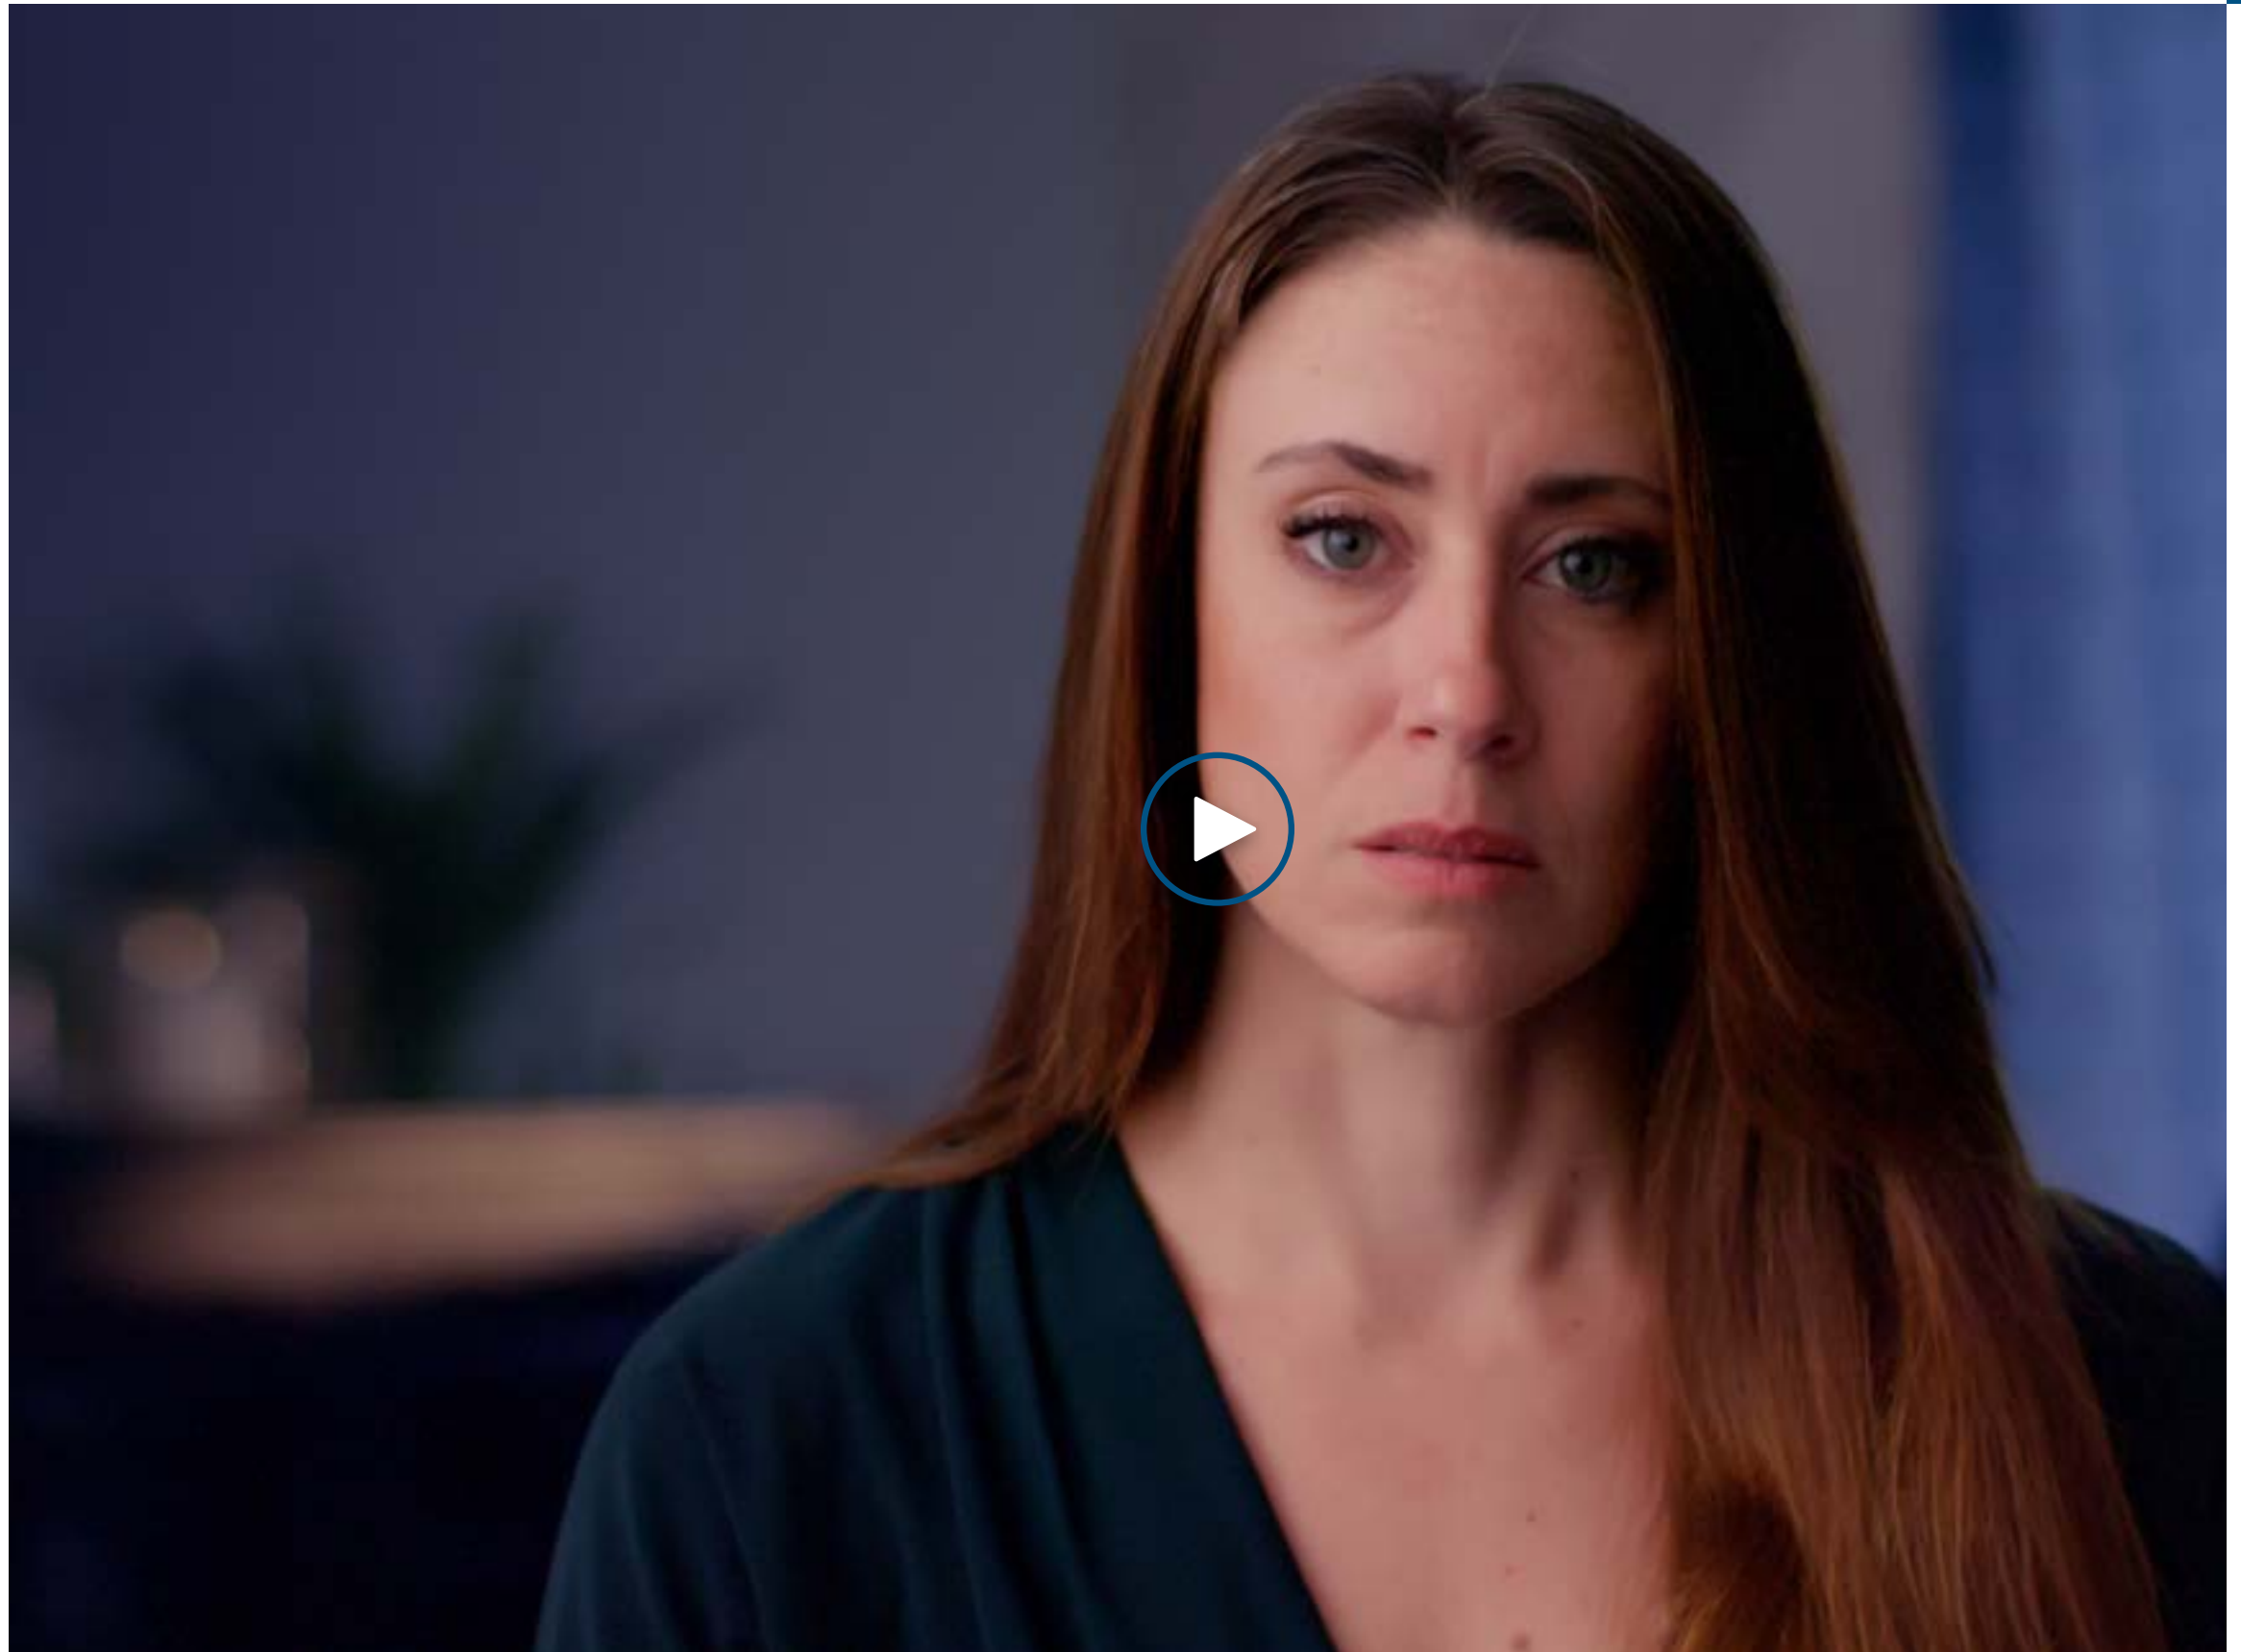

Casey Anthony: Where The Truth Lies

A decade after being acquitted of murdering her daughter in a court decision that enraged millions and earned her the moniker "America's Most Hated Mom," Casey Anthony is ready to tell her story in her own words. Through a close examination of her version of events, exclusive interviews with people deeply involved in the case, including the officers who initially charged Casey, and unprecedented access to Casey herself, CASEY ANTHONY: WHERE THE TRUTH LIES, offers a jaw-dropping new perspective on the untimely death of 2-year-old Caylee Anthony.

3 x 60' 4K

CRIME, HUMAN INTEREST
Original Broadcaster: Peacock
Producer: Blue Ant Studios