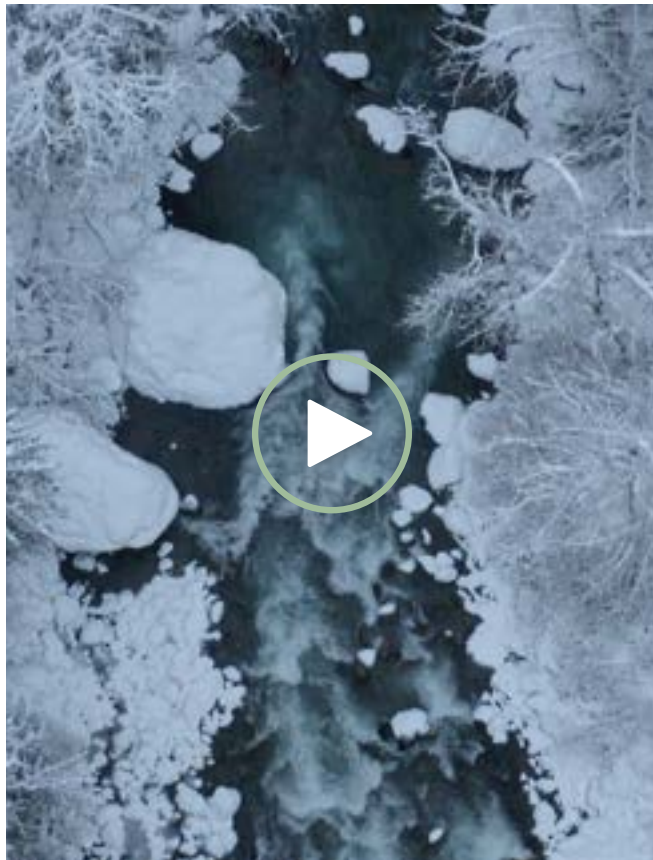

**20 x 60' HD**

SCIENCE, HISTORY

Original Broadcaster: Sky History UK, Welt Germany, Discovery+

Producer: Blink Films